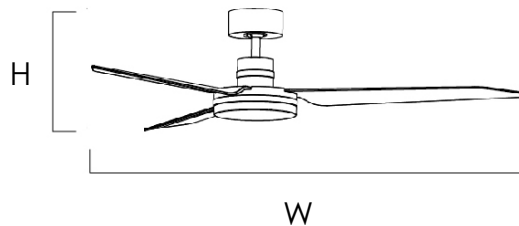

ADDITIONAL

OPERATING TEMPERATURE:
-20°C (-4°F), 40°C (104°F)

MEASUREMENTS

MODEL DIMENSION
88807 52"W x 11"H

ENERGY INFORMATION AT HIGH SPEEDS

CFM	EFFICIENCY	ELECTRICITY USE	INPUT
3950 CFM	89 CFM / W	29W	120V